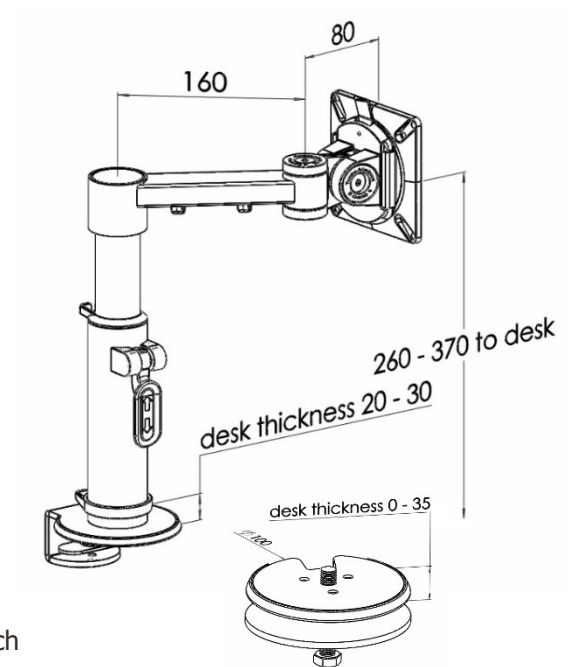

## Product Specification

Product code	XSTREAMCOMB01B - black
Weight capacity	10kg
Max forward extension	240mm
VESA	75mm & 100mm VESA compliant
Movement	Height adjustment, tilt, swivel, rotation and reach
Height adjustment	Max height adjustment 380mm from desk top
Fixings	Supplied with baby-c and through-desk as standard

## Additional Information

Single beam arm with manual height adjustment

Additional +/- 70mm available with ratchet mechanism

Lockable quick release VESA function

Compact – folds back into a space of 40mm

Silver – XSTREAMCOMB01S - RAL code 9006